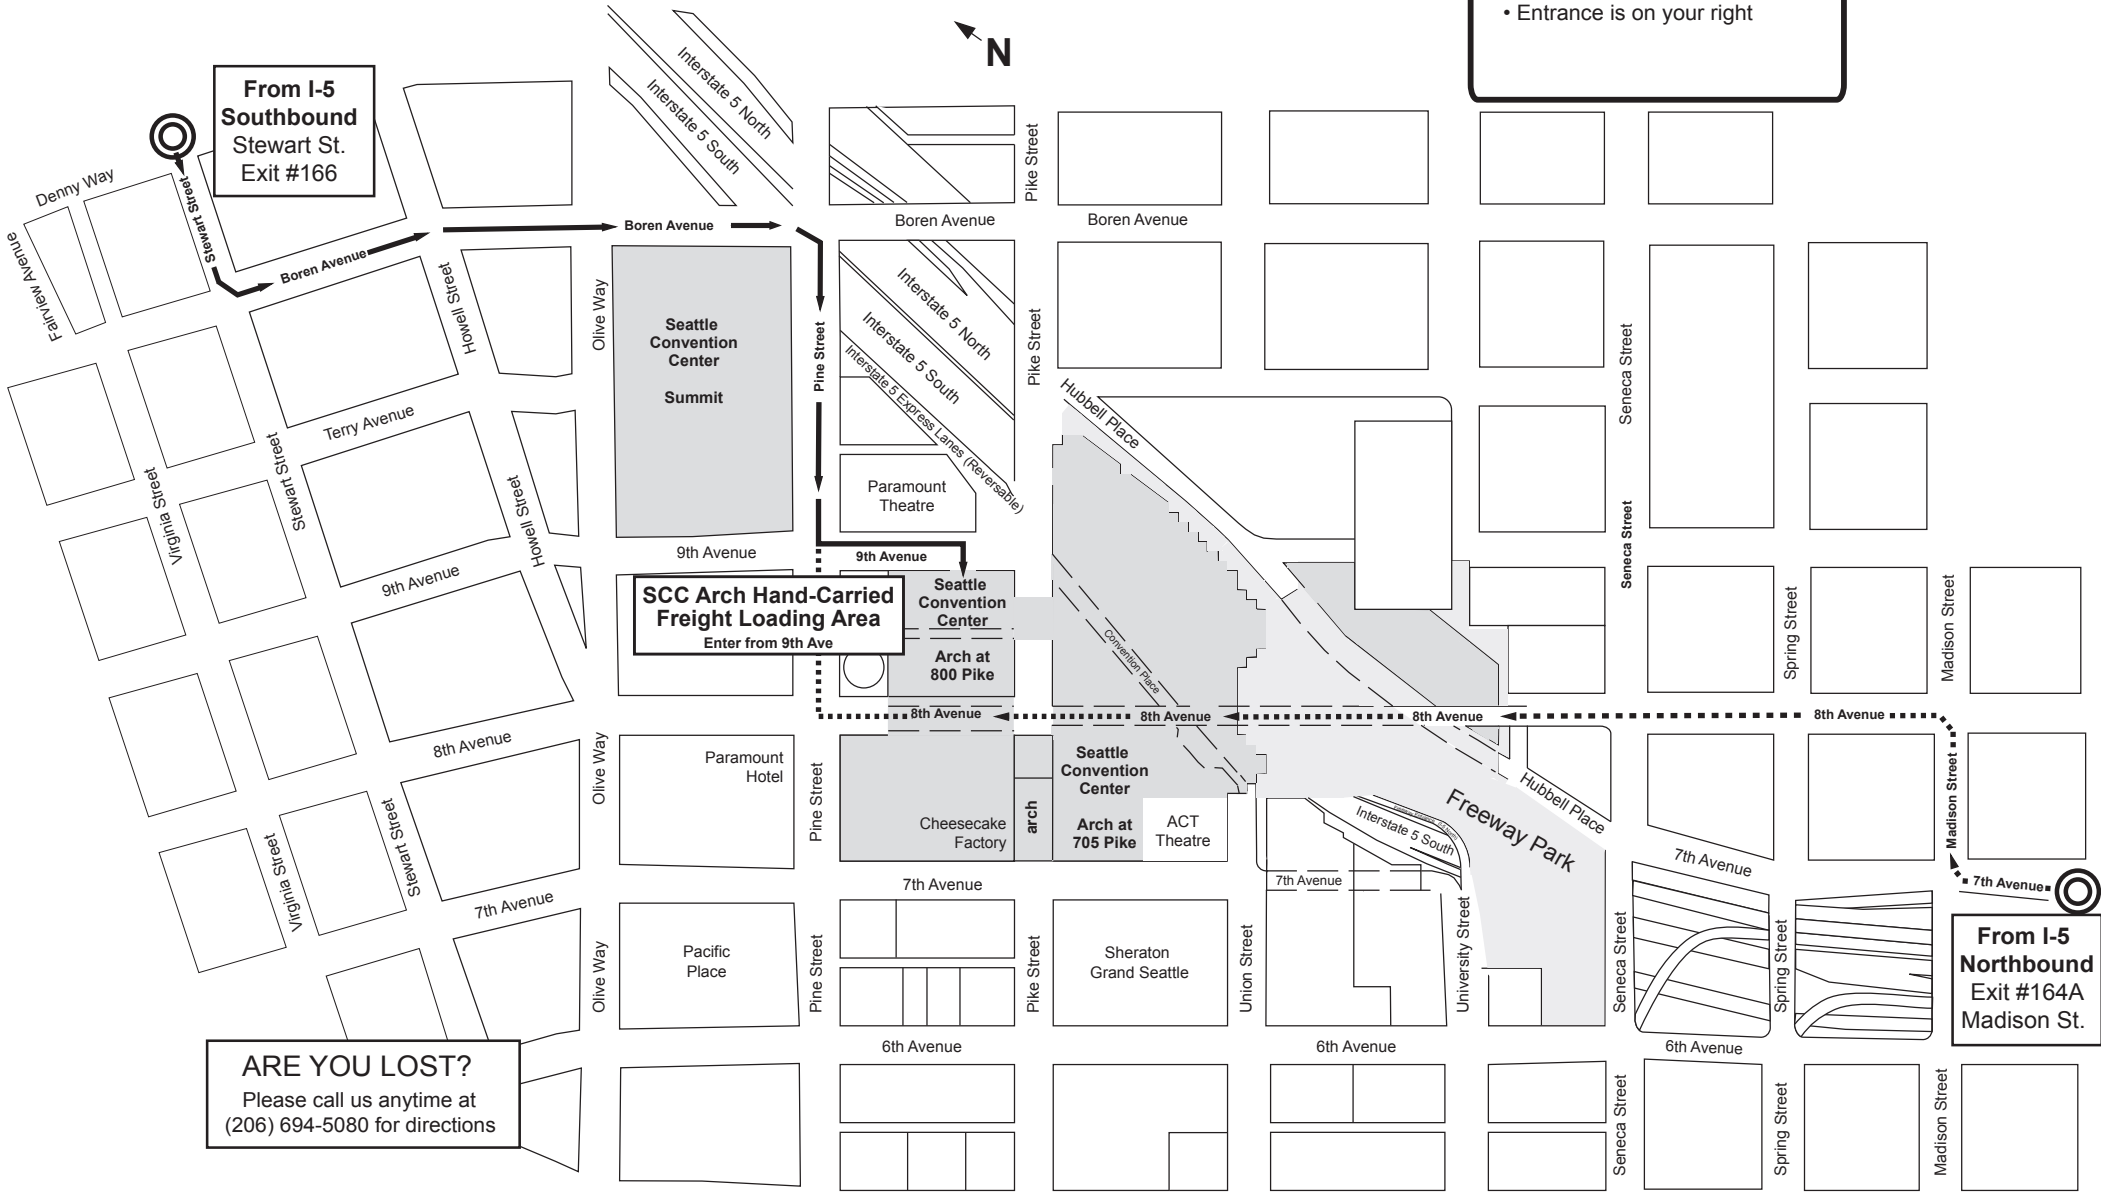

Seattle Convention Center

Arch North Hand-Carried Freight Loading Area

1509 9th Avenue

LOAD AND UNLOAD ONLY - NO PARKING

Maximum vehicle height 9' 8" | No full-size vans | No trailers
 Contact show management for hours of operations for your event

FROM I-5 SOUTHBOUND

- Interstate 5 Southbound
- Stewart Street exit (#166)
- Left on Boren Avenue
- Right on Pine Street
- Left on 9th Avenue
- Entrance is on your right

FROM I-5 NORTHBOUND and I-90 WESTBOUND

- Interstate 5 Northbound
- Madison Street exit (#164A) takes you to 7th Avenue
- Right on Madison Street
- Left on 8th Avenue
- Right on Pine Street
- Right on 9th Avenue
- Entrance is on your right

From I-5 Southbound
 Stewart St.
 Exit #166

SCC Arch Hand-Carried Freight Loading Area
 Enter from 9th Ave

From I-5 Northbound
 Exit #164A
 Madison St.

ARE YOU LOST?
 Please call us anytime at
 (206) 694-5080 for directions