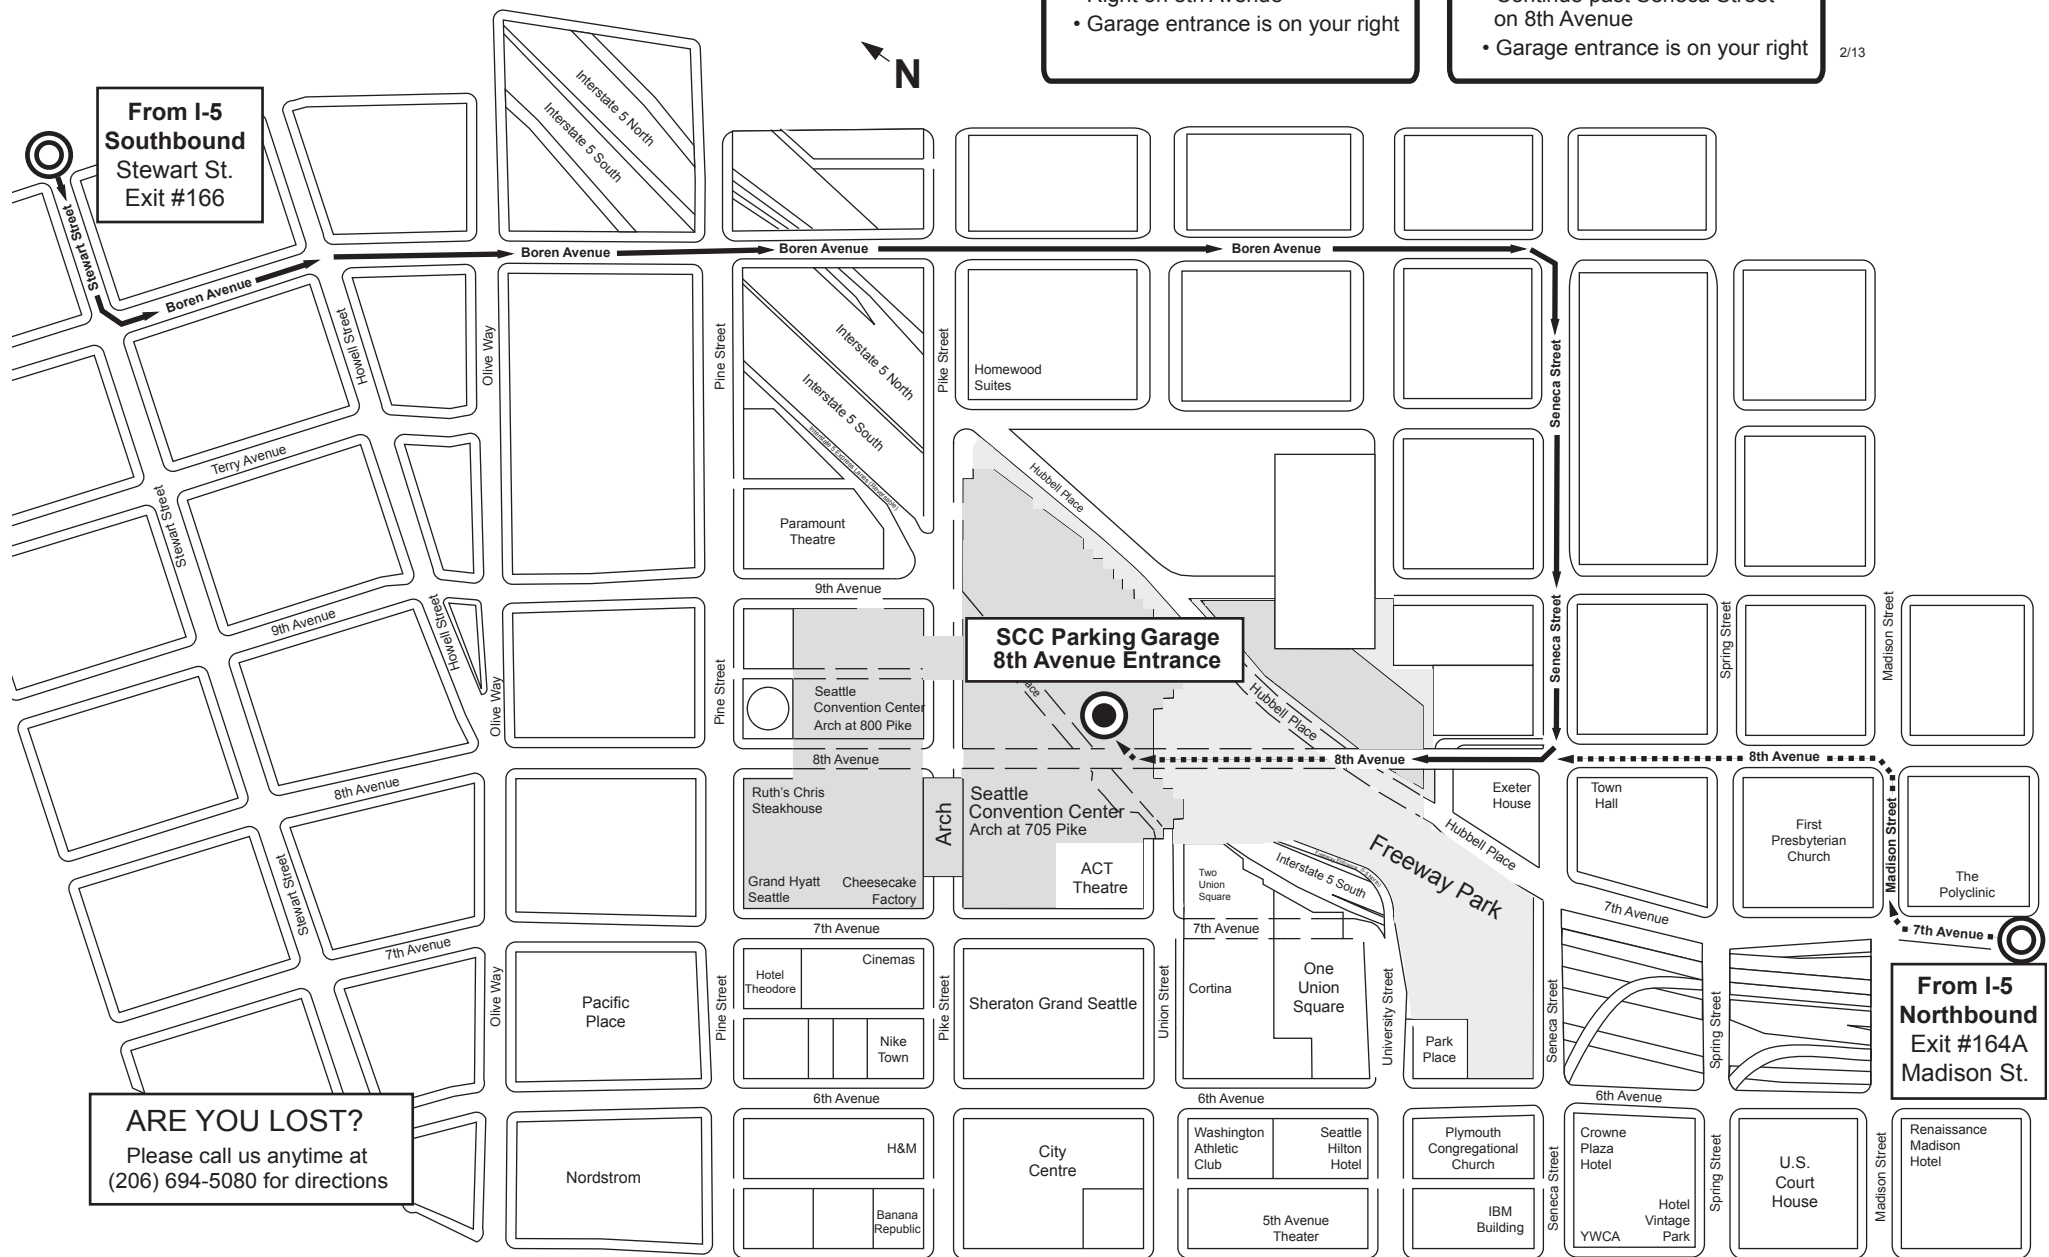

Seattle Convention Center

Directions to SCC Parking Garage 8th Avenue Entrance

Maximum Vehicle Height 6' 5"

FROM I-5 SOUTHBOUND

- Interstate 5 Southbound
- Stewart Street exit (#166)
- Left on Boren Avenue
- Continue on Boren Avenue to Seneca Street
- Right on Seneca Street
- Right on 8th Avenue
- Garage entrance is on your right

**FROM I-5 NORTHBOUND
and I-90 WESTBOUND**

- Interstate 5 Northbound
- Madison Street exit (#164A) takes you to 7th Avenue
- Right on Madison Street
- Left on 8th Avenue
- Continue past Seneca Street on 8th Avenue
- Garage entrance is on your right

2/13

**From I-5 Southbound
Stewart St.
Exit #166**

**SCC Parking Garage
8th Avenue Entrance**

ARE YOU LOST?
Please call us anytime at
(206) 694-5080 for directions

**From I-5 Northbound
Exit #164A
Madison St.**