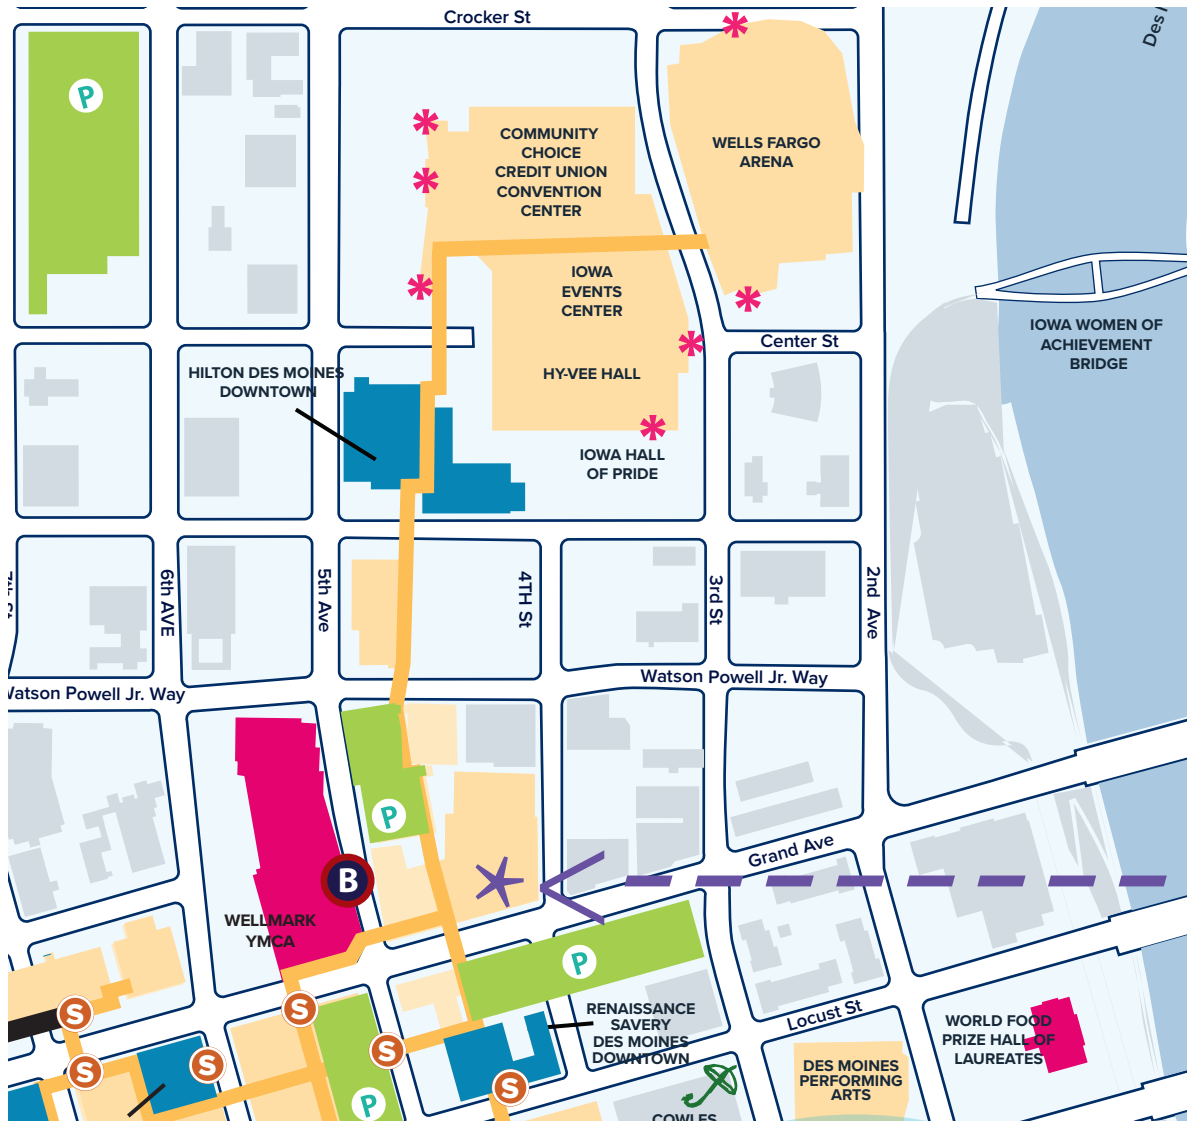

THE BIG ONE
DES MOINES
**HOME
+GARDEN
SHOW**

EXHIBITOR PARKING

SATURDAY & SUNDAY ONLY!

Parking Garage is located on 4th Street & Grand Avenue.
(Connected to Dominos Pizza, on the NW corner of 4th Street & Grand Avenue)
address is 401 Grand Avenue

\$7.45 to park and MUST use ParkMobile App. Parking is limited to the Main Floor.
Please let parking attendant know you are coming back.

Conveniently connected to the skywalk and 24/7 on duty parking attendant

Trailers cannot be parked in the parking garage.
Best to use the North lot at the Iowa Events Center.