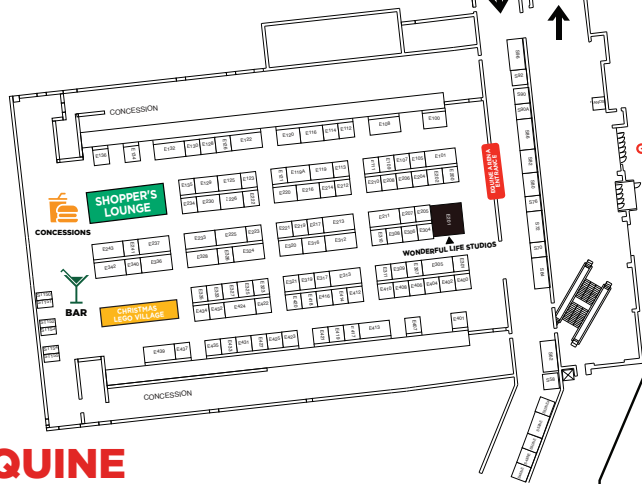

GIANT EXPO HALL

PENNSYLVANIA
Christmas
+ GIFT SHOW
DEC. 4-8, 2024
PA FARM
SHOW COMPLEX

**SPINE
CONTINUES TO
NORTH HALL**

**EQUINE
ARENA**

**CONTINUES TO
NORTH HALL**

**CAMERON STREET
NEW ENTRANCE**

SPINE

**NORTH
HALL**

TRAINS

SANTA

STAGE