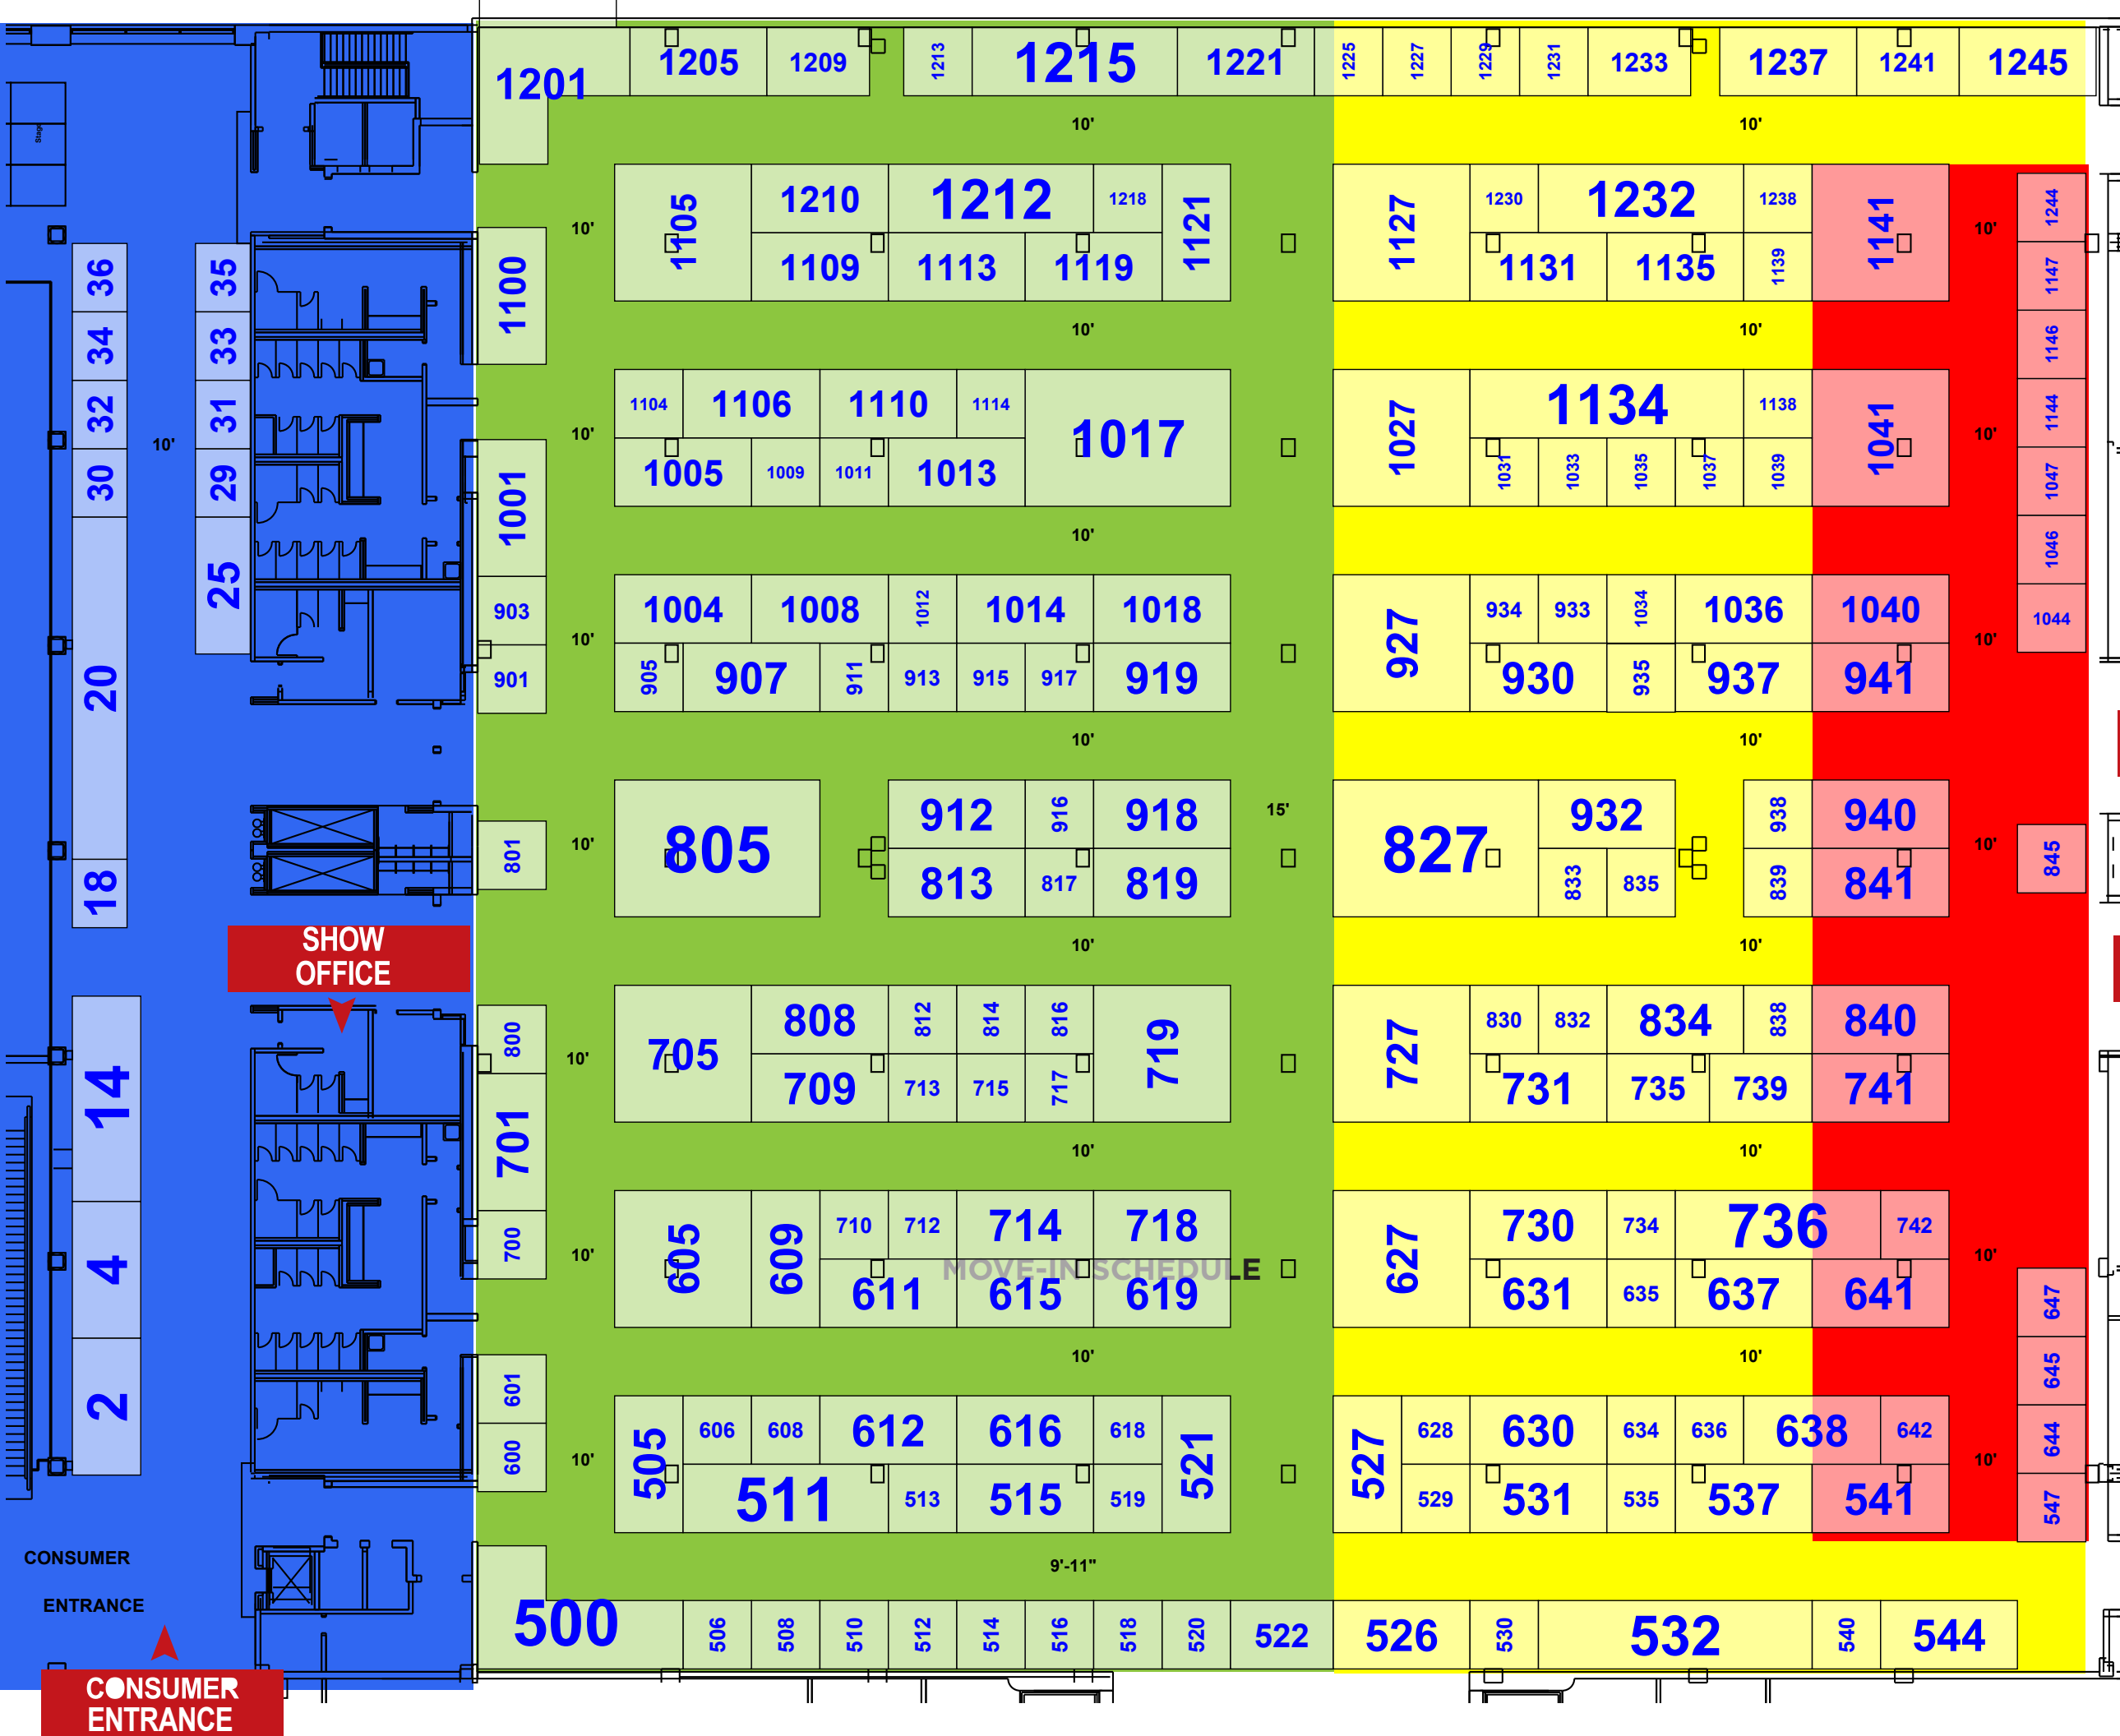

THE JOCO HOME + REMODELING SHOW

- **ALL SECTIONS** Cannot drive vehicle into the building or begin move-in process before scheduled time (unless approved by management).
- **RED SECTION** is last in, first out. Must move out Sunday immediately following show close to clear pathway to loading dock doors.

DOCK ENTRANCE/EXIT

MOVE-IN SCHEDULE

BLUE

Tuesday 9 am - 5 pm
BLUE SECTION IS ALREADY CARPETED

GREEN

Tuesday 9 am - 5 pm

YELLOW

Wednesday 9 am - 6 pm

RED

Thursday 8 am - 8 pm

RED SECTION NO DRIVING IN AFTER 12 PM

CONSUMER ENTRANCE

SHOW OFFICE

CONSUMER ENTRANCE